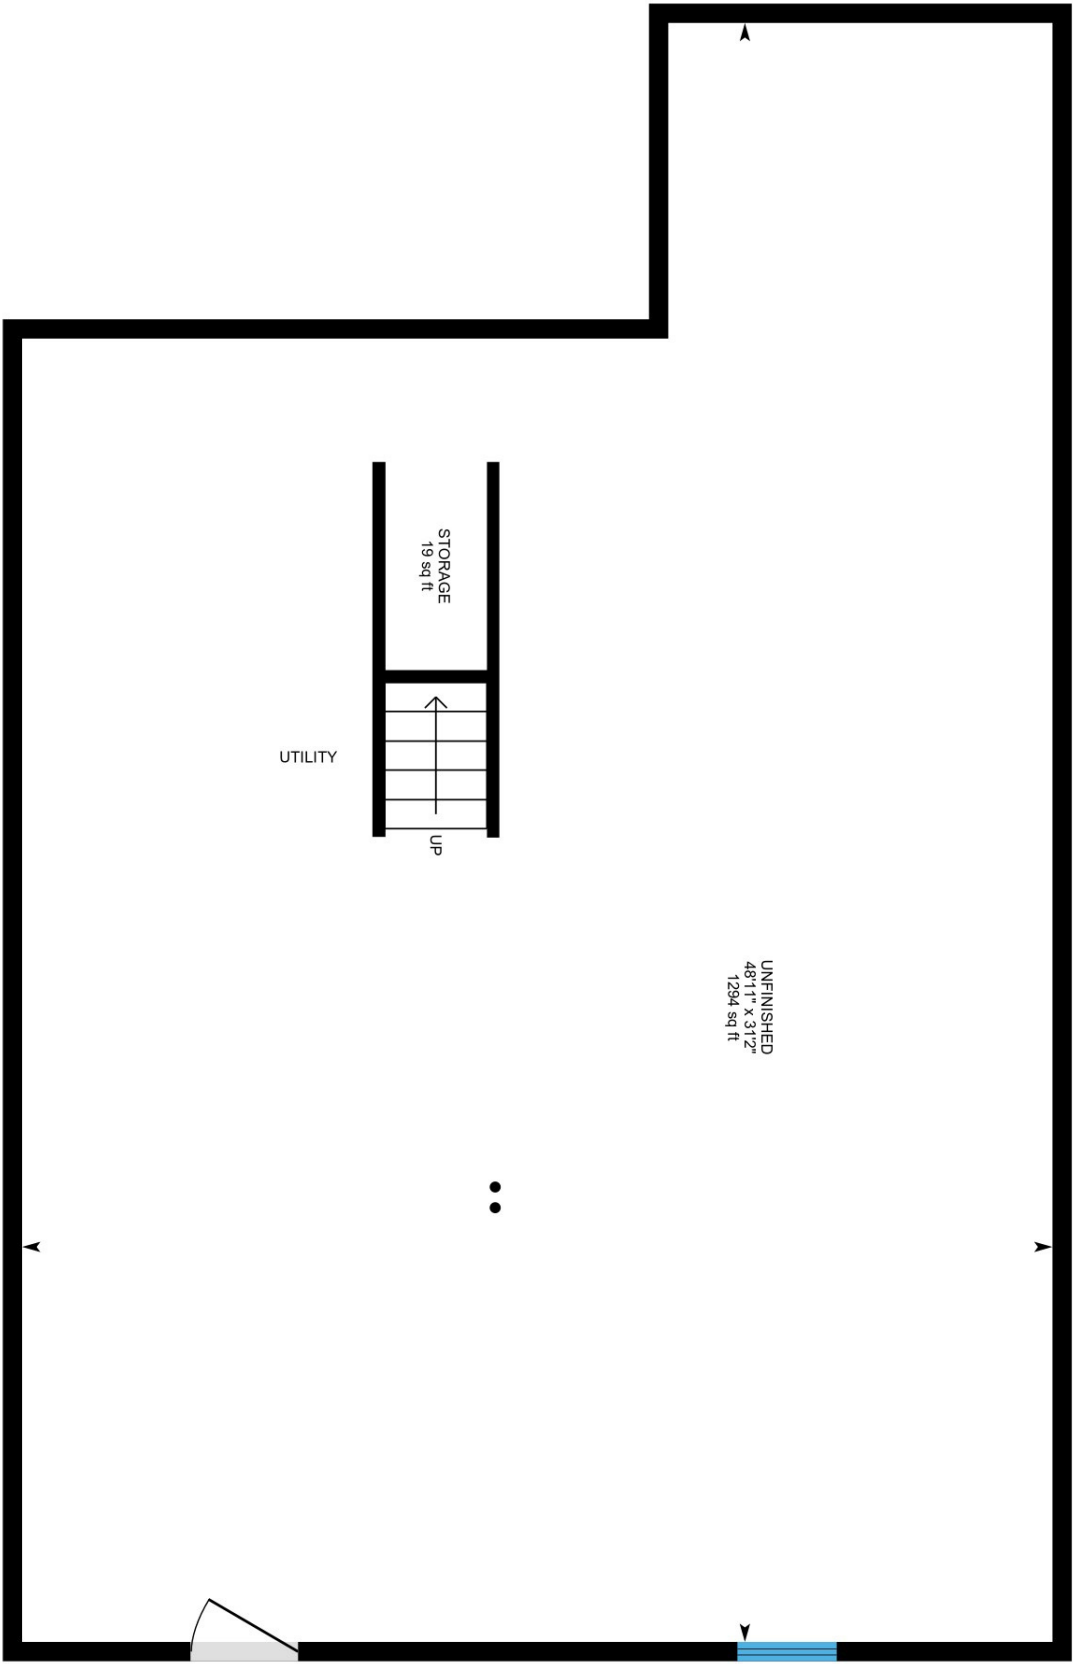

53 Kendall Ct, Bedford, MA

COMPASS

1st Floor Finished Area N/A
Unfinished Area N/A

PREPARED: 2024/03/18

While regions are excluded from total floor area in iGUIDE floor plans. All room dimensions and floor areas must be considered approximate and are subject to independent verification.

53 Kendall Ct, Bedford, MA

COMPASS

2nd Floor Finished Area N/A
Unfinished Area N/A

PREPARED: 2024/03/18

White regions are excluded from total floor area in iGUIDE floor plans. All room dimensions and floor areas must be considered approximate and are subject to independent verification.

53 Kendall Ct, Bedford, MA

COMPASS

Basement (Below Grade) Finished Area N/A
Unfinished Area N/A

PREPARED: 2024/03/18

While regions are excluded from total floor area in iGUIDE floor plans, All room dimensions and floor areas must be considered approximate and are subject to independent verification.